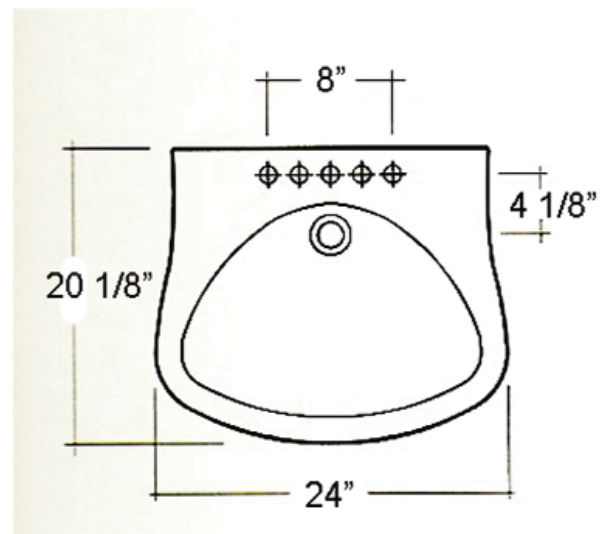

# BELLA WALL HUNG BASIN

Cat. No.  
4-90X

Faucet not included

W: 24"  
D: 20 1/8"  
H: 9 5/8"

### Interior Dimensions:

Basin Interior: 14 1/2" X 19"  
BasinDepth: 8 3/4"  
Mount holes cc: 5"

### Features:

- ▶ Made of Vitreous China
- ▶ Available with 1 hole , 4"cc or 8" widespread
- ▶ Handicap accessible
- ▶ No Overflow

### Colors:

WH White

Meets or exceeds the following specifications: ASME A112.19.2 2008 and CSA B45.1-08 for ceramic plumbing fixtures.

Dimensions of fixture are nominal and may vary within the range of tolerances established by ANSI Standard A112.19.2. Dimensions and specifications subject to change without notice.